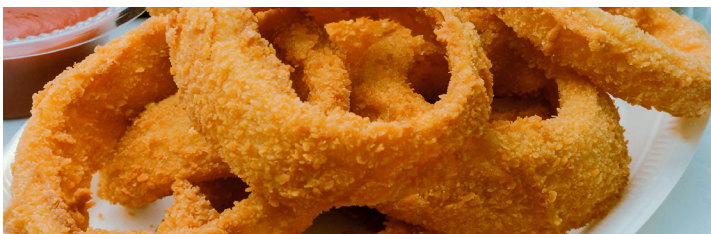

Boneless Wings

Flavors: Garlic, Hot, BBQ, Plain or Sweet & Sour

1 PC	.75
3 PC	$1.99
6 PC	$3.89
12 PC	$7.49
50 PC	$29.99
100 PC	$54.99

Jumbo Wings

Flavors: Garlic, Hot, BBQ, Plain or Sweet & Sour

3 PC	$3.49
6 PC	$6.89
12 PC	$12.99
24 PC	$24.99
50 PC	$44.99
100 PC	$98.99